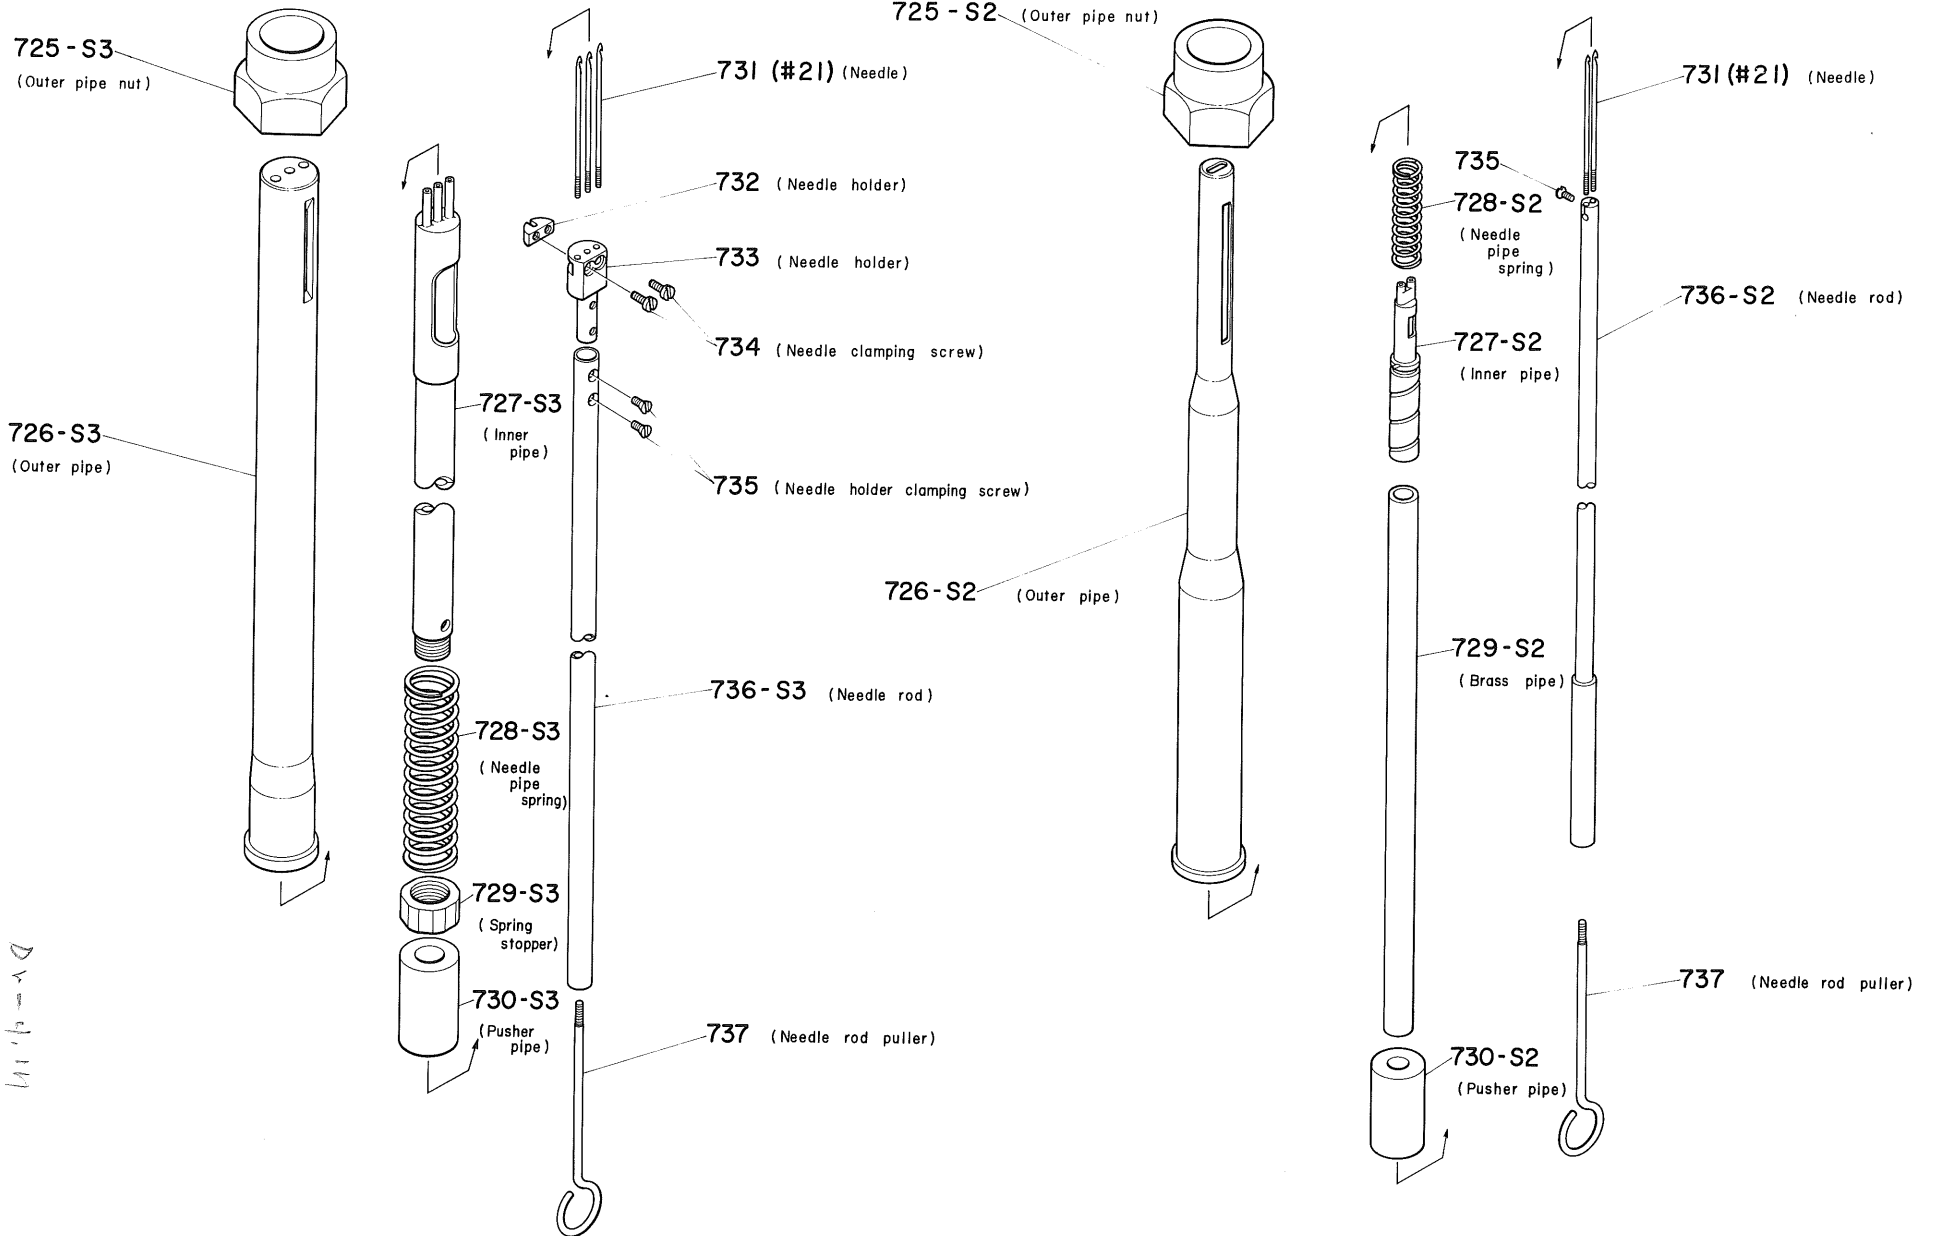

# DW-S30 PARTS LIST NO, 3

## Three needle type

## Double needle type

DW-S30  
 1/11/11