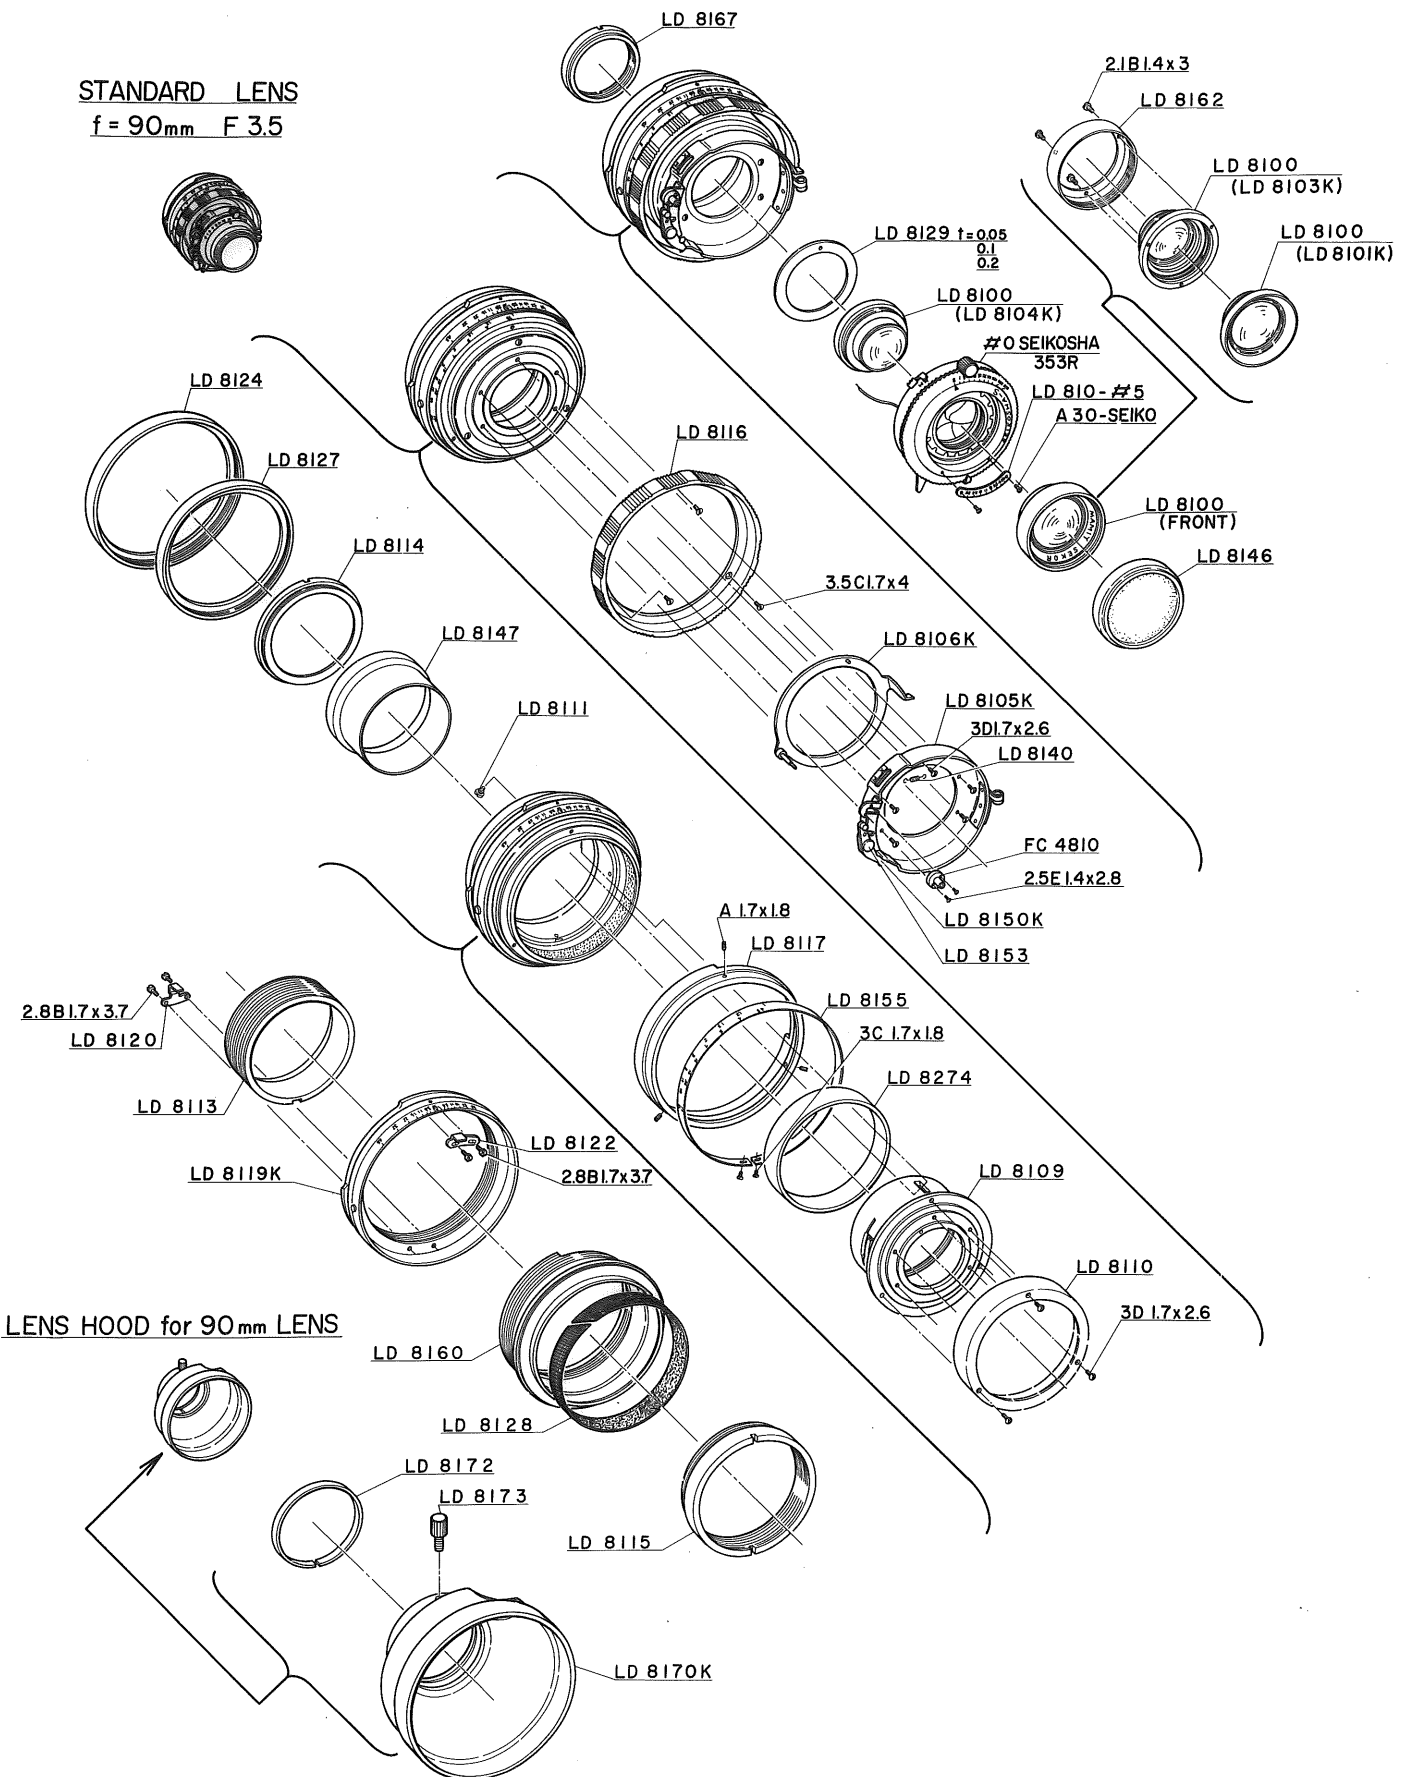

STANDARD LENS
f = 90mm F 3.5

LENS HOOD for 90mm LENS